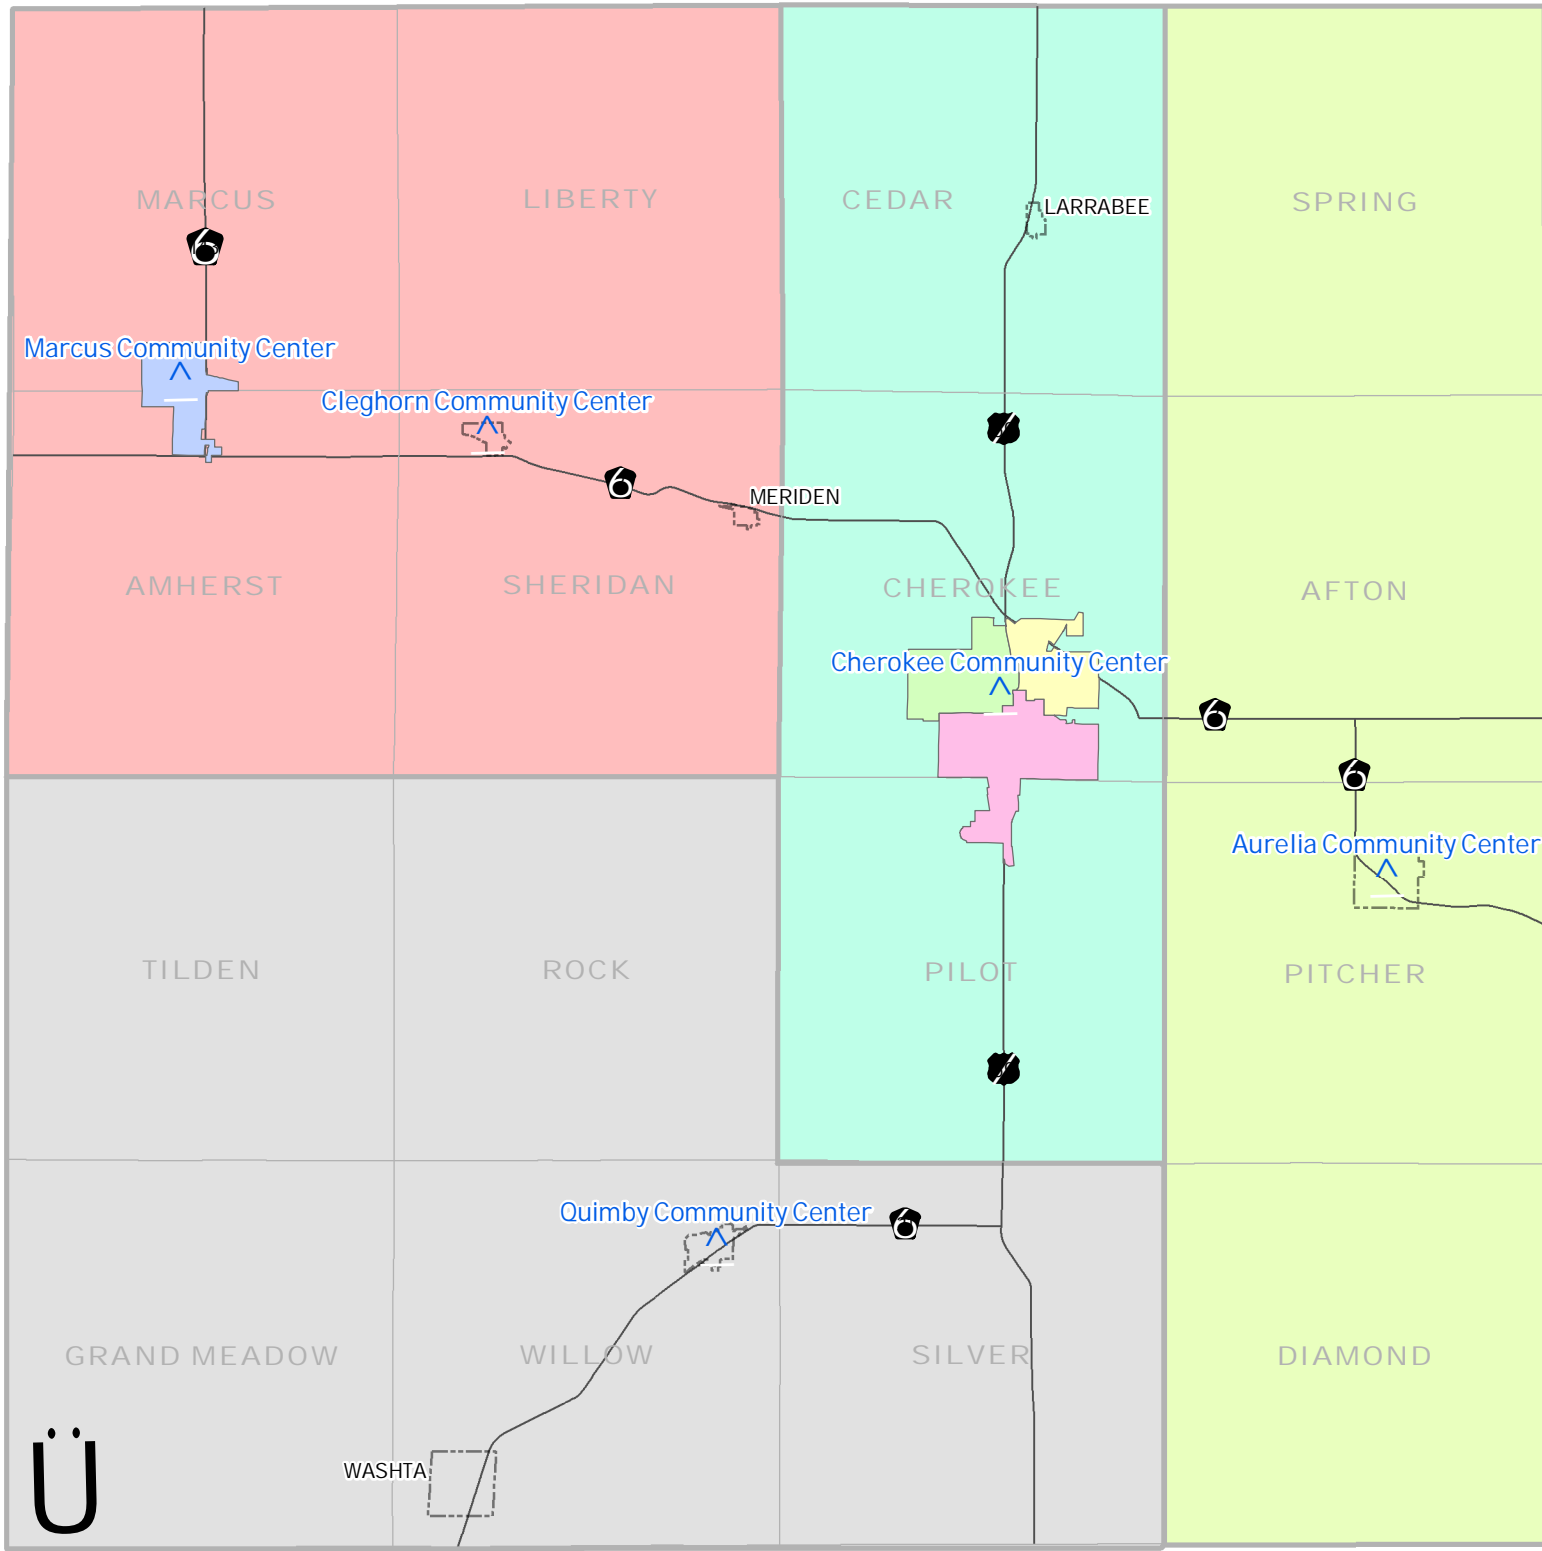

Cherokee County, IA Voting Precincts

Voting locations featured on this map are used for all elections per House File 692, effective May 16th 2019.
Election Questions: (712) 225-6704

Aurelia Community Center	235 Main St
Cherokee Community Center	530 W Bluff St
Cleghorn Community Center	102 W Grace St
Marcus Community Center	319 N Main St
Quimby Community Center	Main St

Iowa House District	District 3 (2012)
Iowa Senate District	District 2 (2012)
Congressional District	District 4 (2012)

The Cherokee County GIS Department does not guarantee this map to be free from errors or inaccuracies and disclaims any responsibility for interpretations or decisions made from this map or product. Errors, omissions, concerns, comments and complaints should be reported to the Cherokee County GIS Department at gis@co.cherokee.ia.us