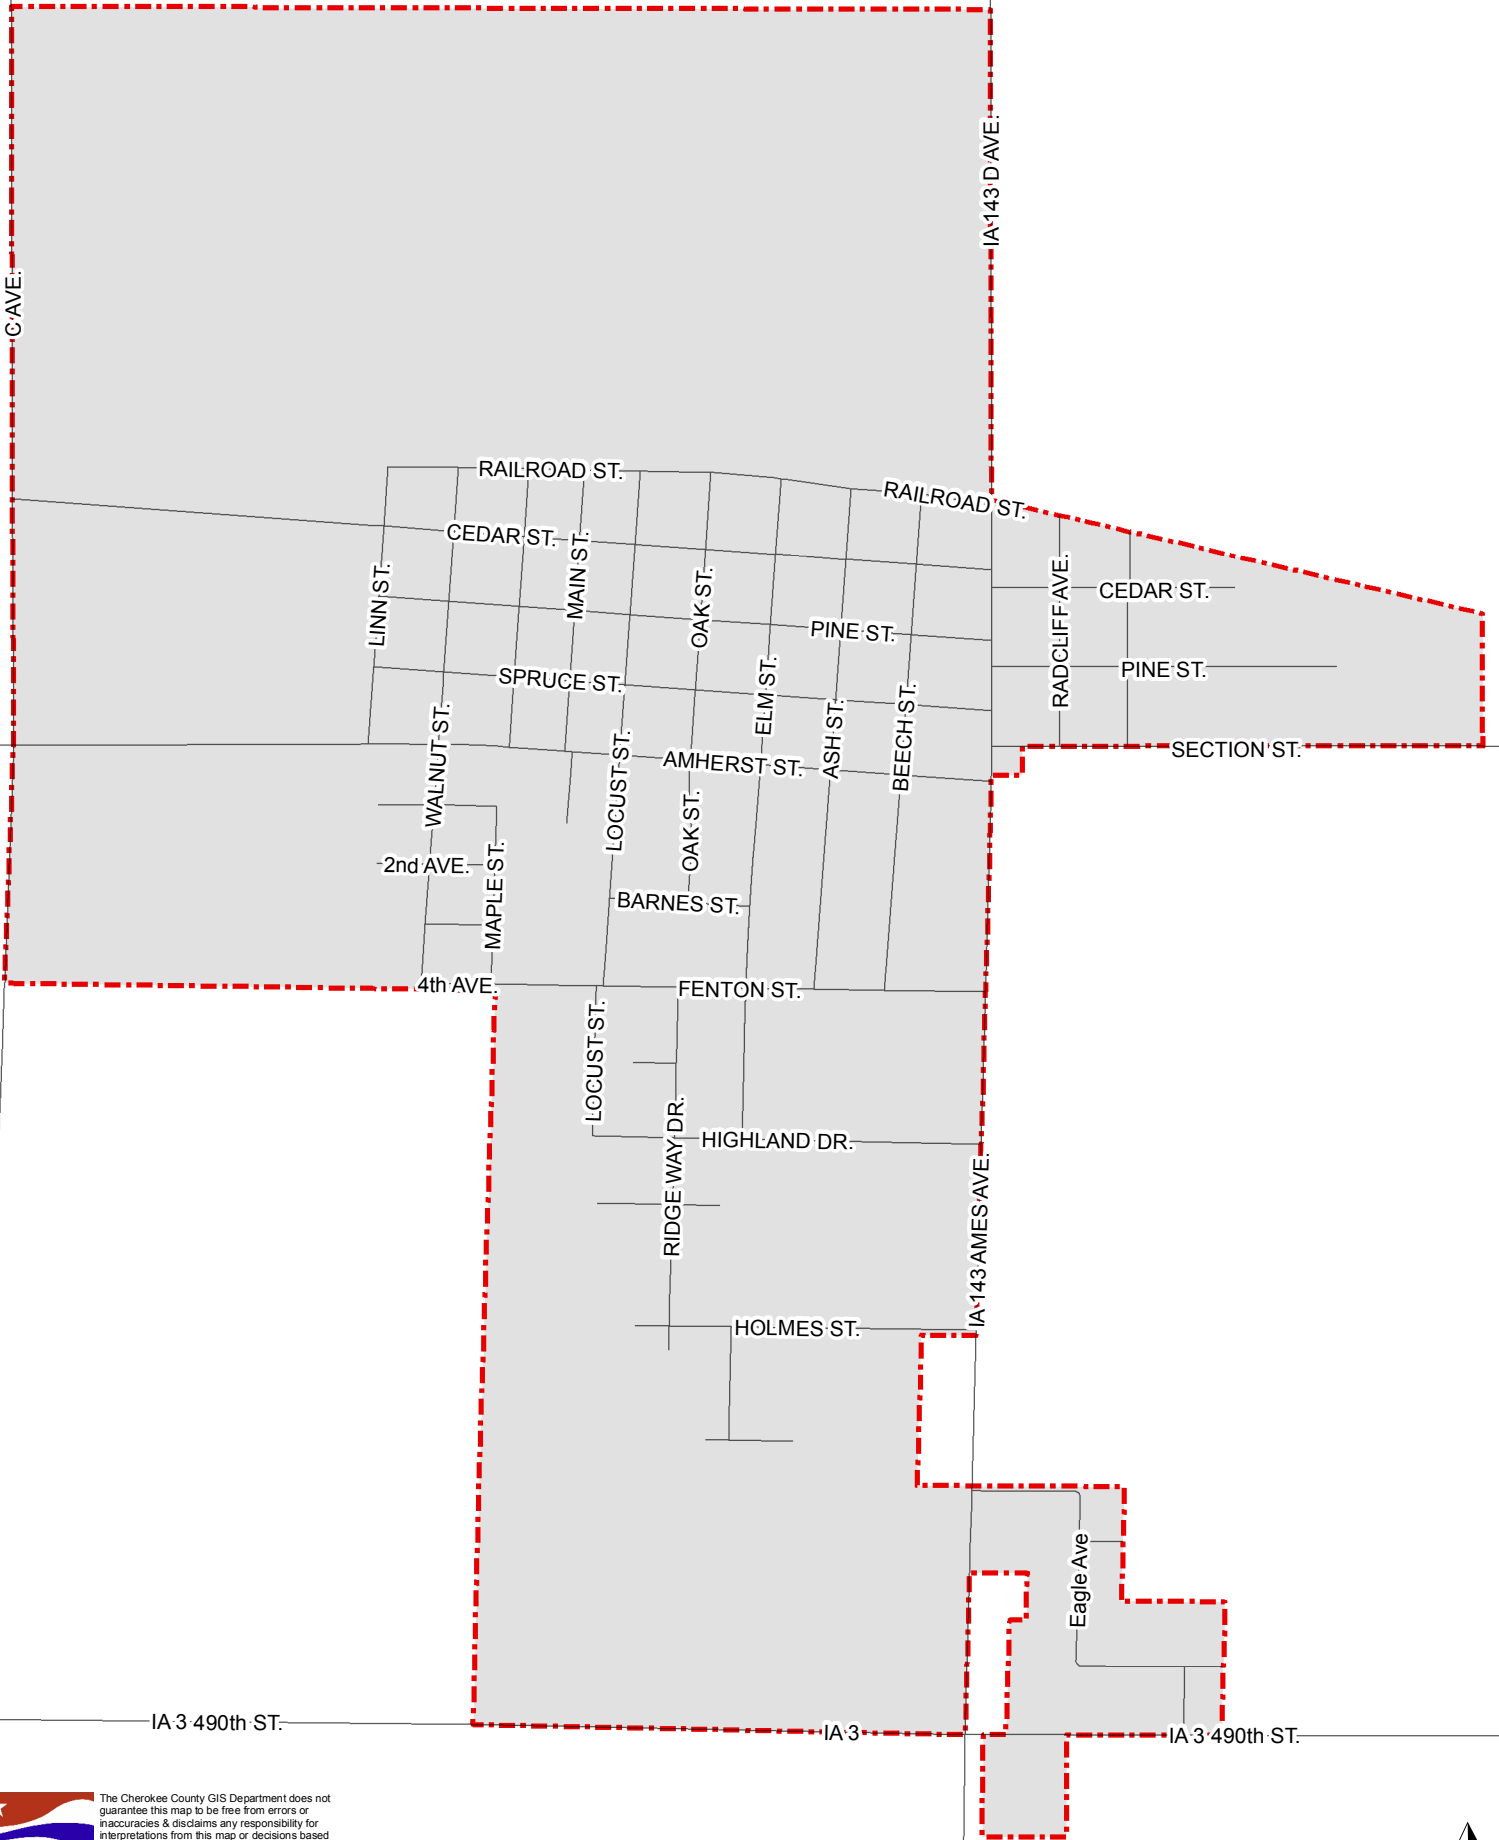

City of Marcus