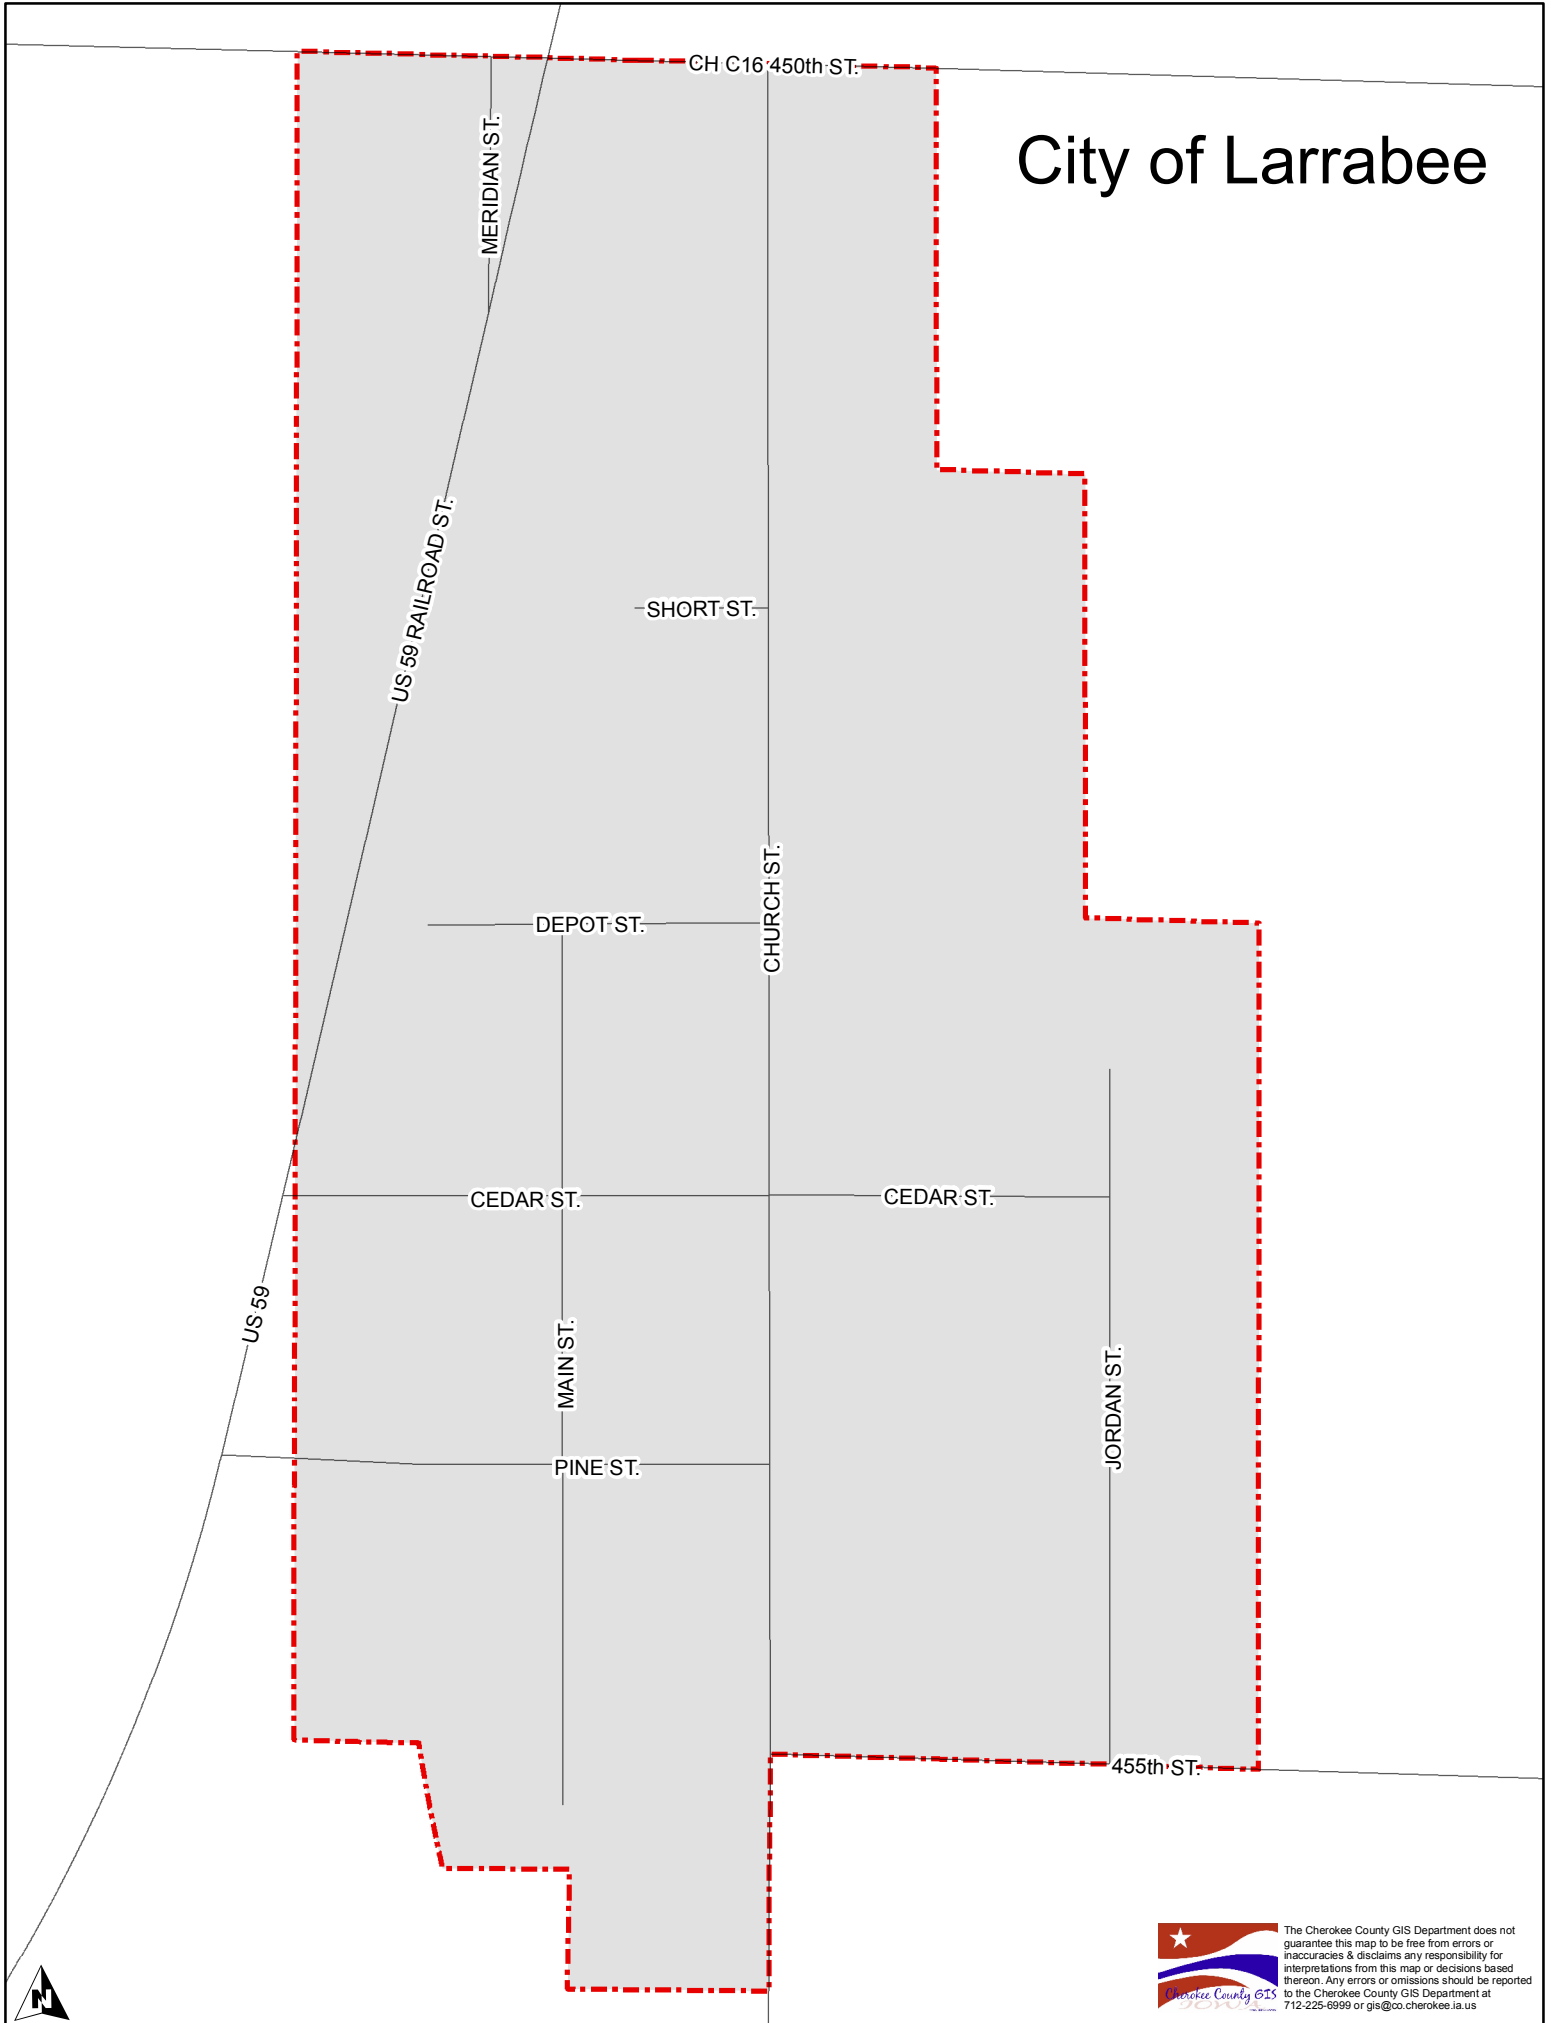

City of Larrabee