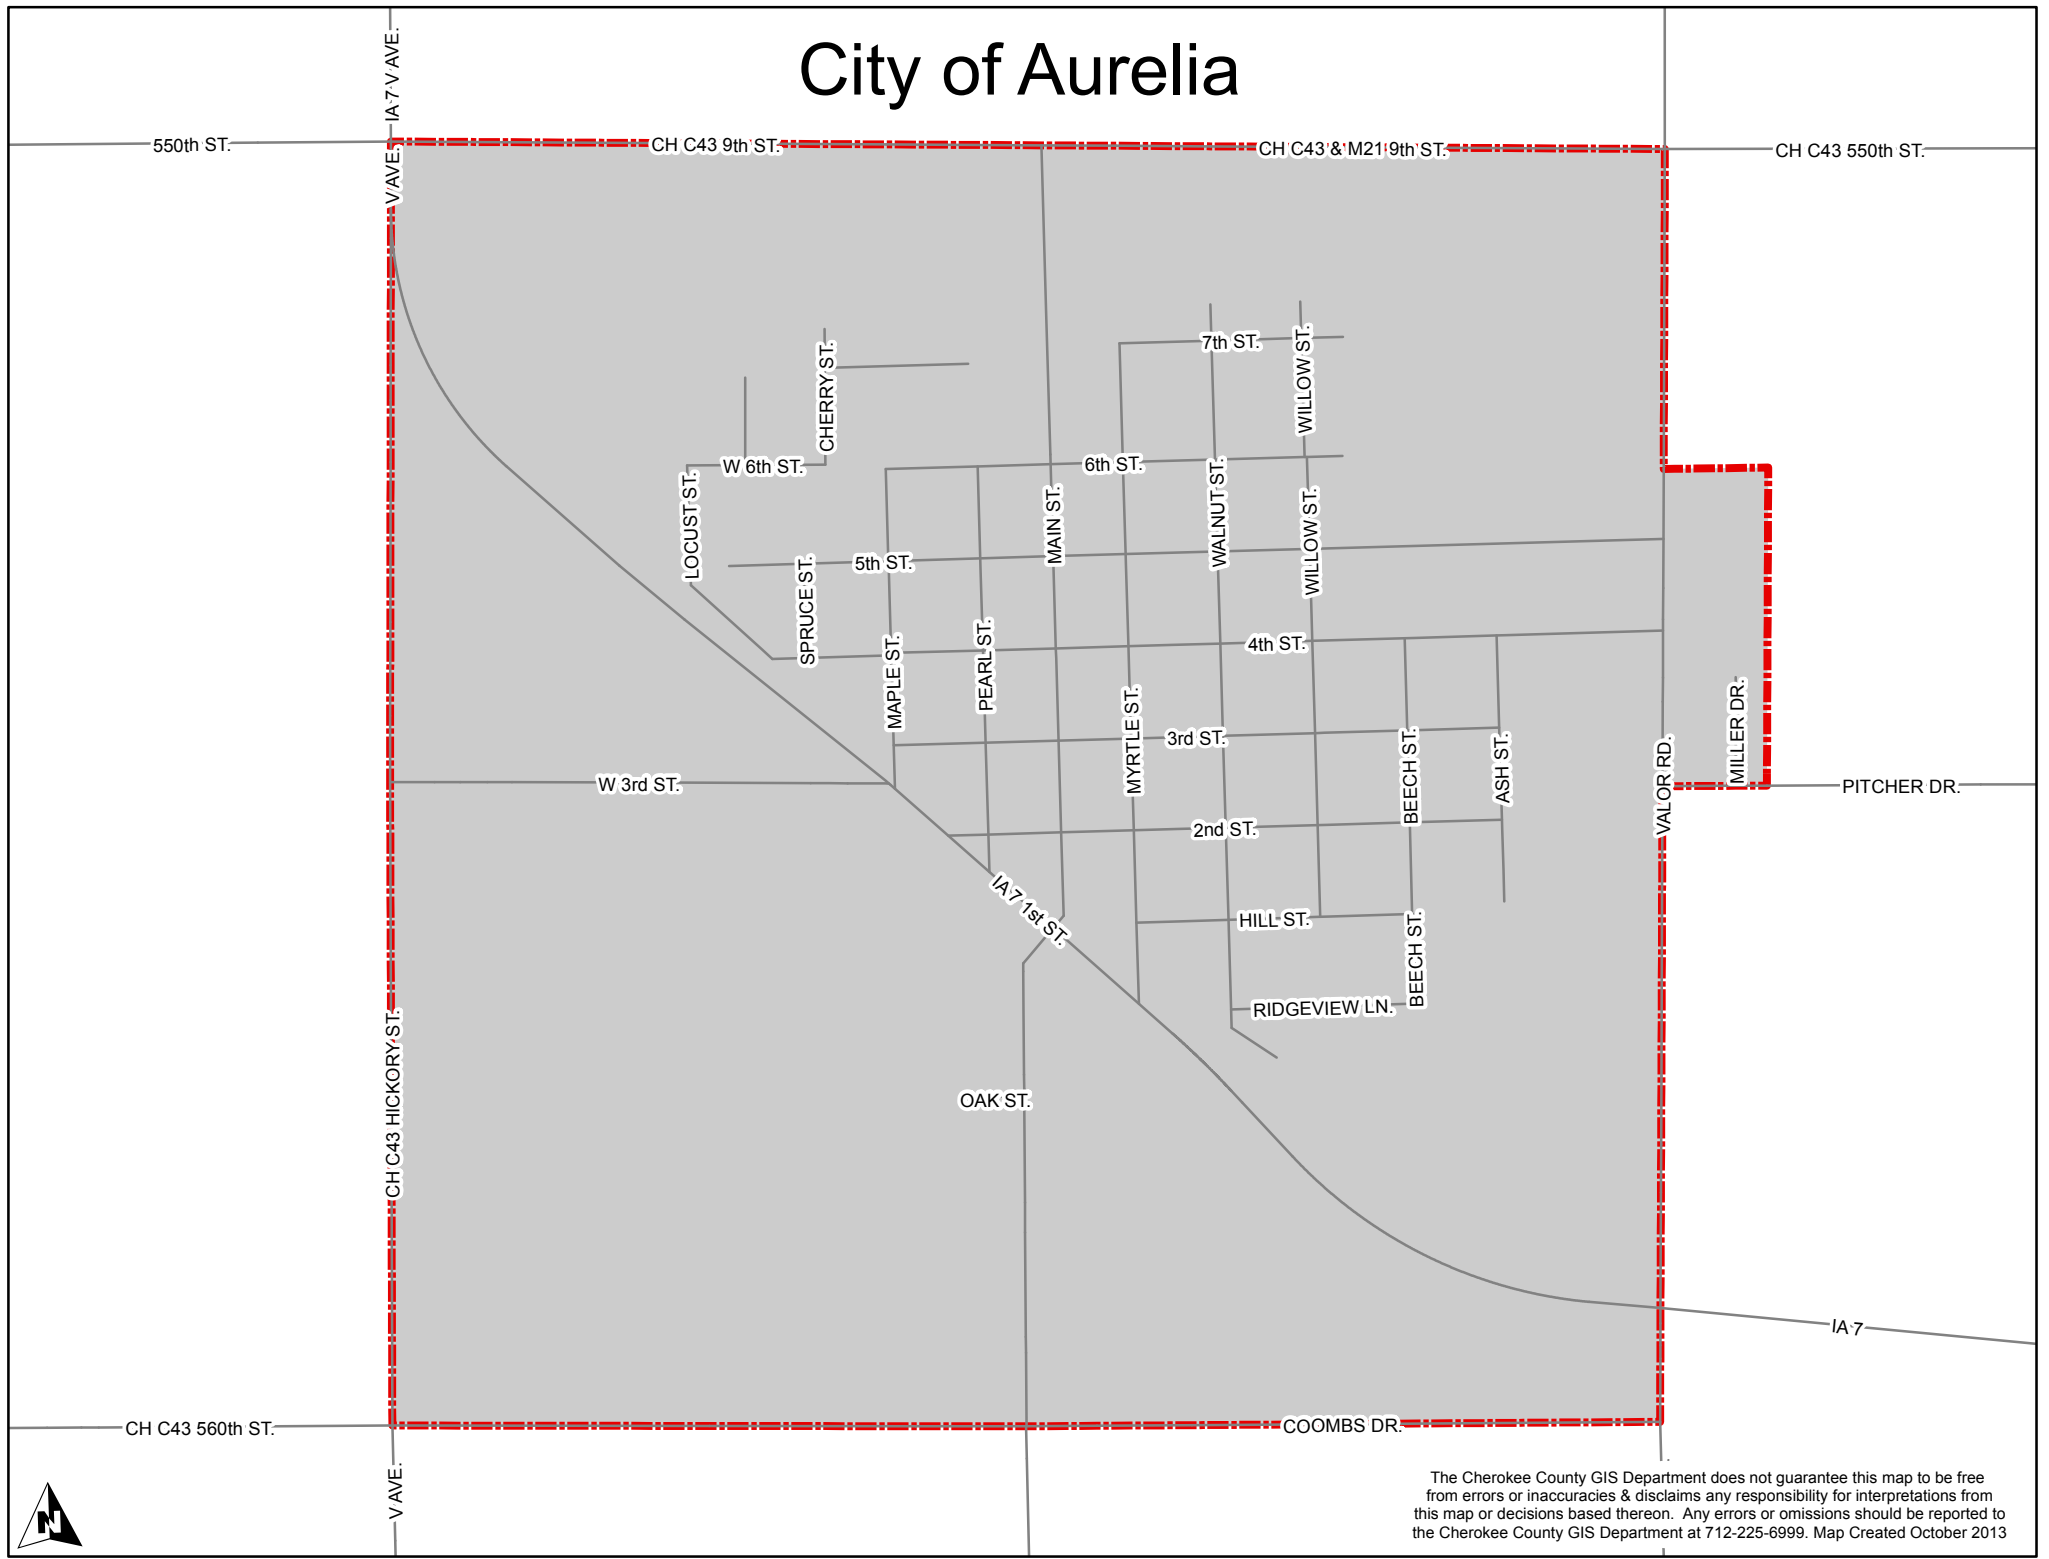

# City of Aurelia

The Cherokee County GIS Department does not guarantee this map to be free from errors or inaccuracies & disclaims any responsibility for interpretations from this map or decisions based thereon. Any errors or omissions should be reported to the Cherokee County GIS Department at 712-225-6999. Map Created October 2013