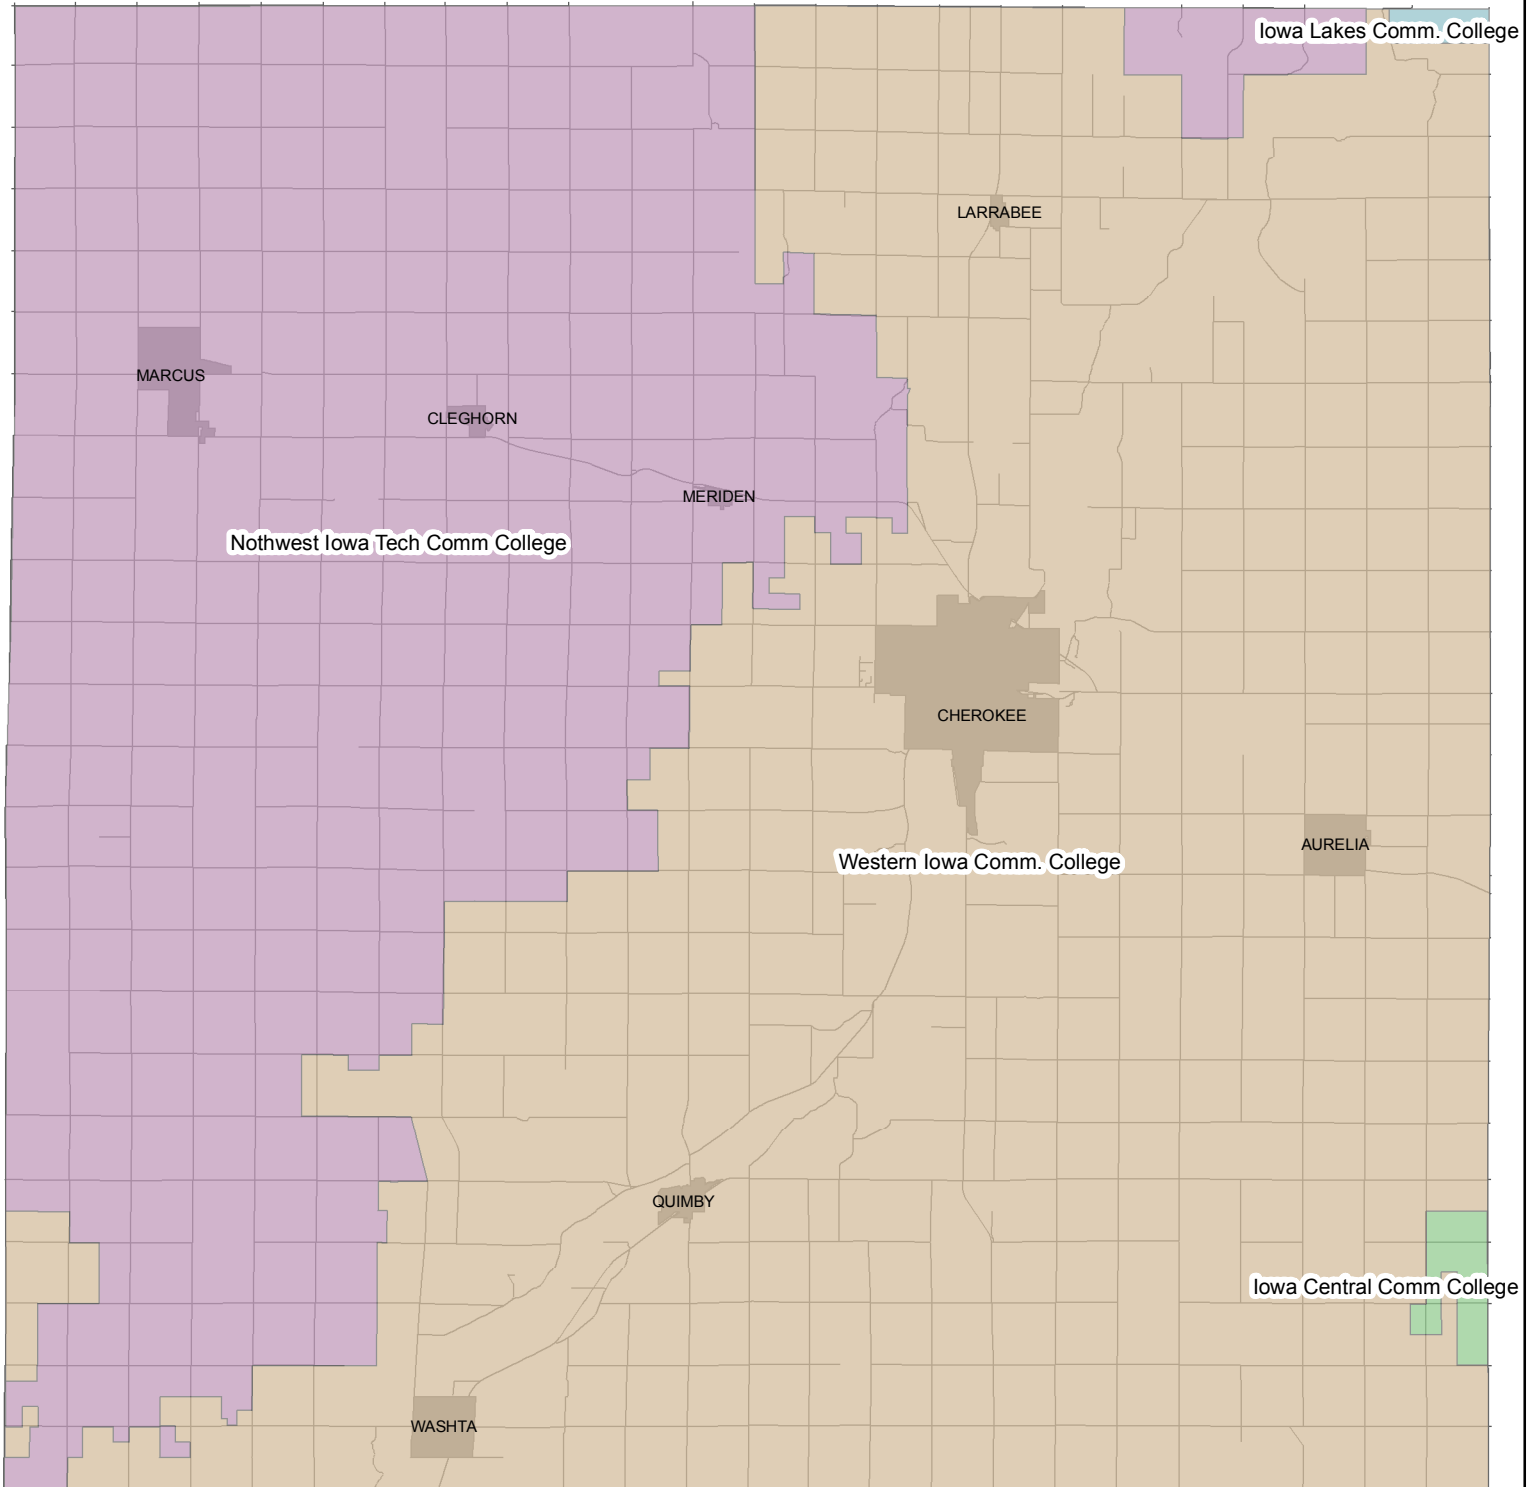

Cherokee County College Districts