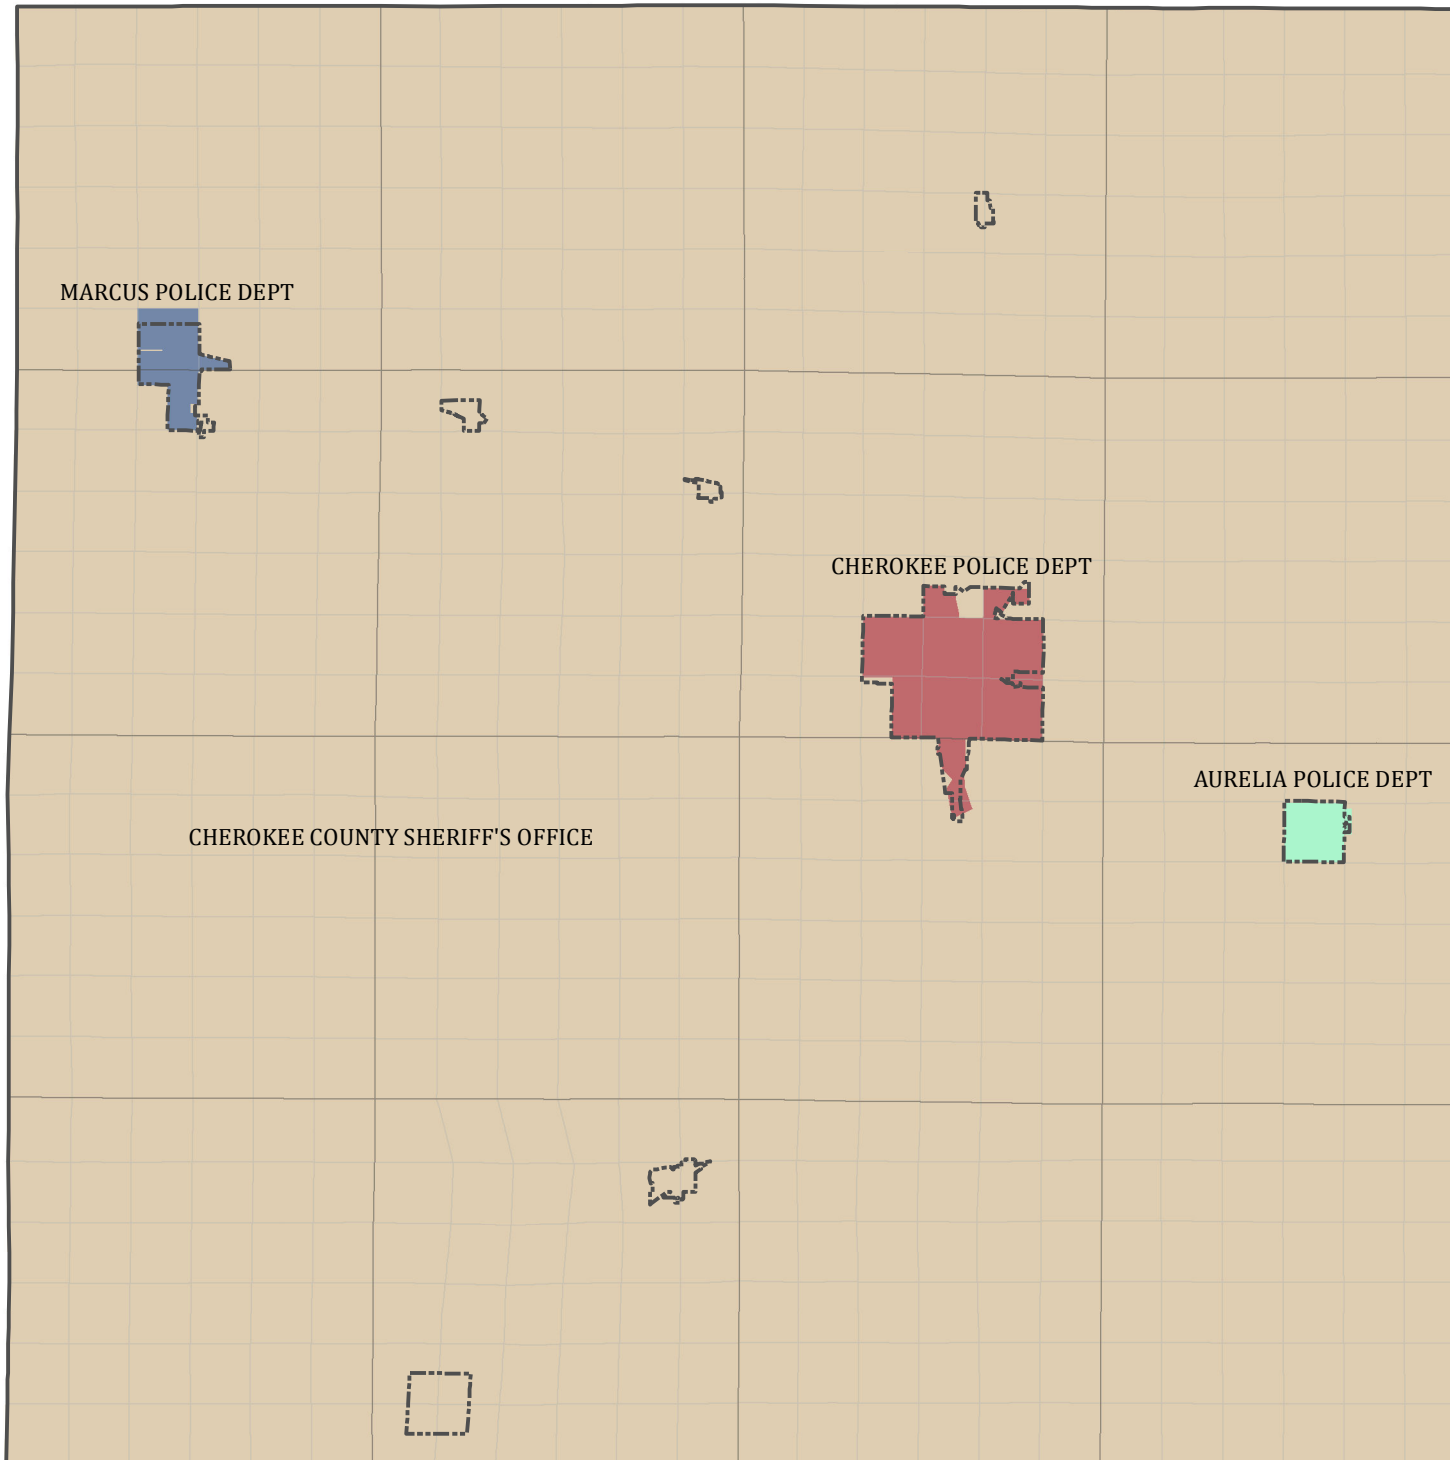

Cherokee County, IA Law Enforcement Districts

January 2012

	AURELIA POLICE DEPT
	CHEROKEE COUNTY SHERIFF'S OFFICE
	CHEROKEE POLICE DEPT
	MARCUS POLICE DEPT

Locations	Addresses
Aurelia Police Dept	236 Main St, Aurelia
Cherokee Police Dept	239 W Maple St, Cherokee
Cherokee County Sheriff's Office	111 N 5th St, Cherokee
Marcus Police Dept	222 N Main St, Marcus