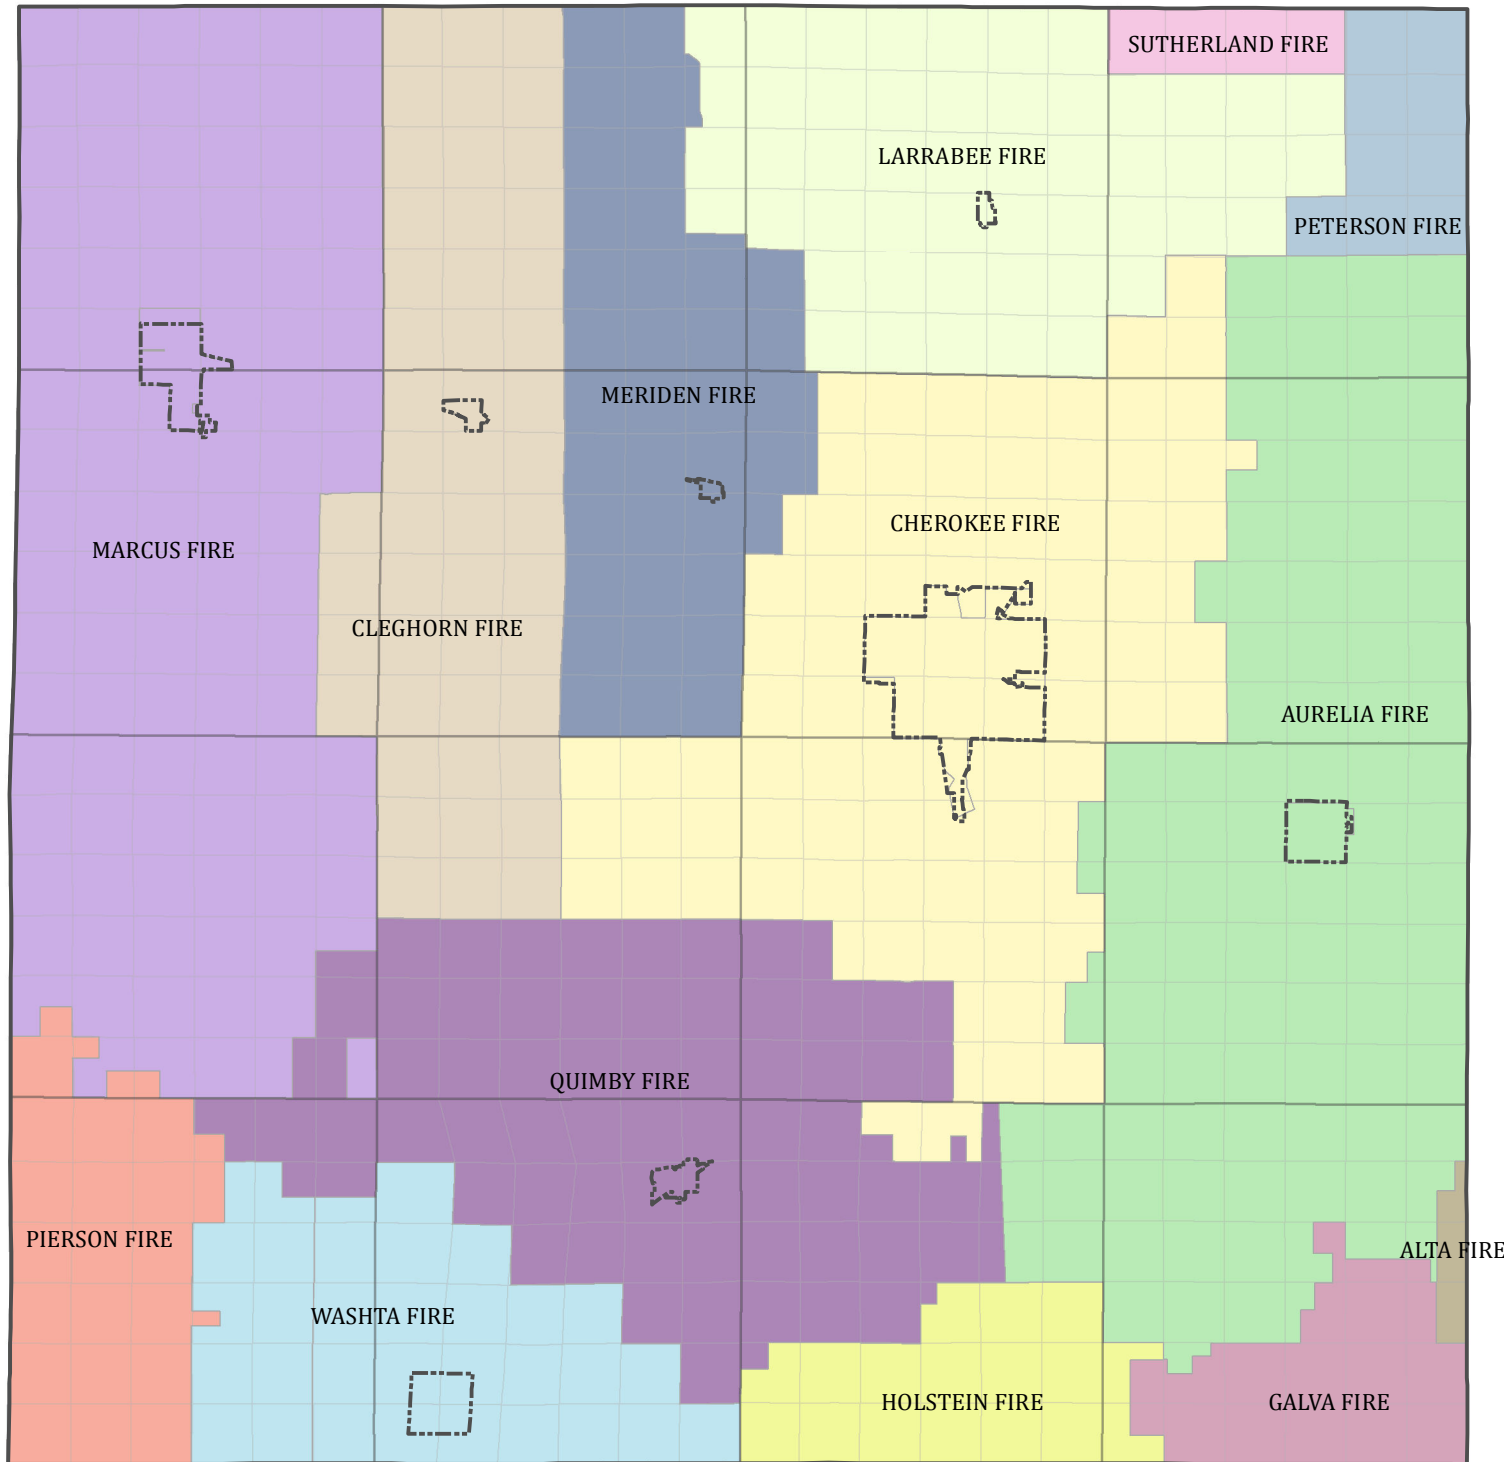

Cherokee County, IA

Fire Districts

January 2012

-  ALTA FIRE
-  AURELIA FIRE
-  CHEROKEE FIRE
-  CLEGHORN FIRE
-  GALVA FIRE
-  HOLSTEIN FIRE
-  LARRABEE FIRE
-  MARCUS FIRE
-  MERIDEN FIRE
-  PETERSON FIRE
-  PIERSON FIRE
-  QUIMBY FIRE
-  SUTHERLAND FIRE
-  WASHTA FIRE